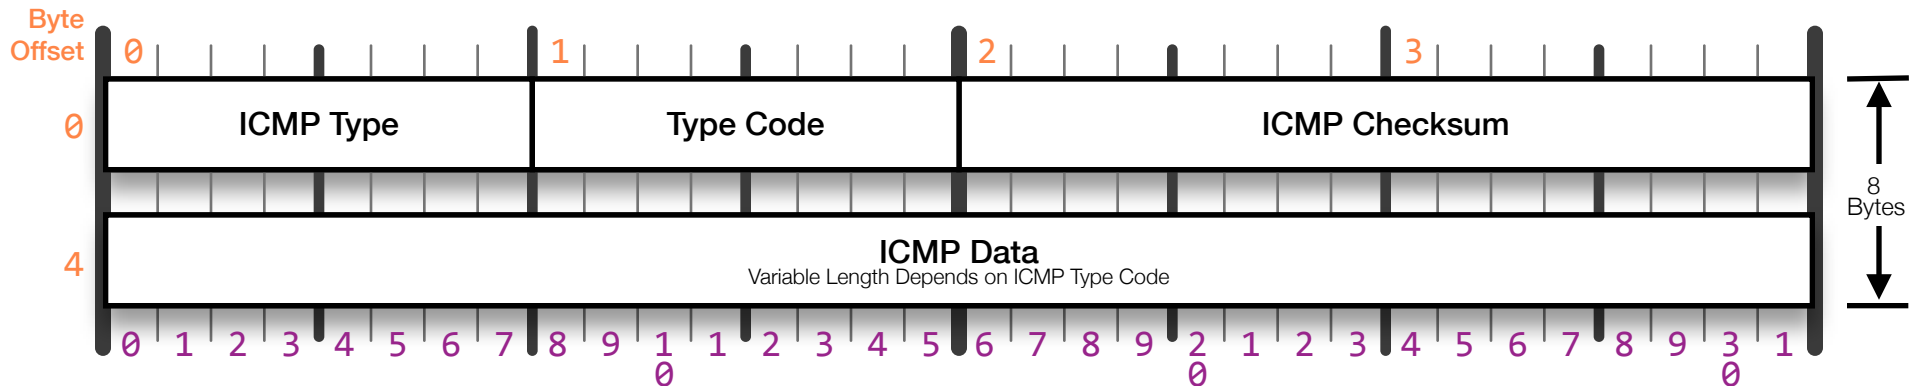

# ICMP Header

RFC 792 Outlines the ICMP Protocol

ICMP Type	
0	Echo Reply

ICMP Type	
4	Source Quench

ICMP Type	
10	Router Solicitation

ICMP Type	
13	Timestamp Request

ICMP Type	
3	Destination Unreachable
Type Code	
0	Network Unreachable
1	Host Unreachable
2	Protocol Unreachable
3	Port Unreachable
4	Fragment Necessary
5	Source Route Failed
6	Destination Network Unknown
7	Destination Host Unknown
8	Obsolete
9	Destination Network Prohibited
10	Destination Host Prohibited
11	Network Unreachable for TOS
12	Host Unreachable for TOS
13	Communication Prohibited

ICMP Type	
5	Redirect
Type Code	
0	Redirect for Network
1	Redirect for Host
2	Redirect for TOS and Network
3	Redirect for TOS and Host

ICMP Type	
8	Echo Request

ICMP Type	
9	Router Advertisement

ICMP Type	
11	Time to Live Exceeded
Type Code	
0	TTL Exceeded in Transit
1	TTL Exceeded in Reassembly

ICMP Type	
12	Parameter Problem
Type Code	
0	Pointer Problem
1	Required Option Missing

ICMP Type	
14	Timestamp Reply

ICMP Type	
17	Address Mask Request

ICMP Type	
18	Address Mask Reply

ICMP QUERY OR RESPONSE	
ICMP ERROR MESSAGE	